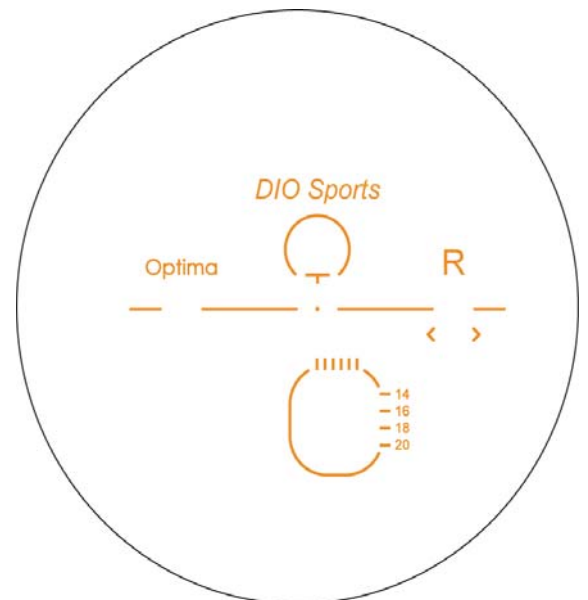

DIO Sun NXT Pola Lens PAL

Specification

Material	NXT Polar	UV cut off (nm)	400
Refractive Index	1.53	Base curve	6/8BC
Gravity	1.11	Max Diameters (mm)	75
Abbe Value	45	Color	Grey/Brown

Lens Features

- Aspherical SV freeform design for high curve
- As-worn prescription optimization with 0.01D
- Light weight & Slim edge with Aesthetic thickness
- Multi AR coating with EMI

Power Chart

- Decentration 5.0mm
 - Decentration 7.5mm
 - Decentration 10mm
- Addition = +2.00

Index = 1.530

Lens Marking Layout

Add-on Features

- Precal
- Remote Edging
- Special thickness
- Rx compensation
- Decentration
- Hi cylinder (4-6)
- Prism ($\leq 4 \Delta$)
- Mirror coating