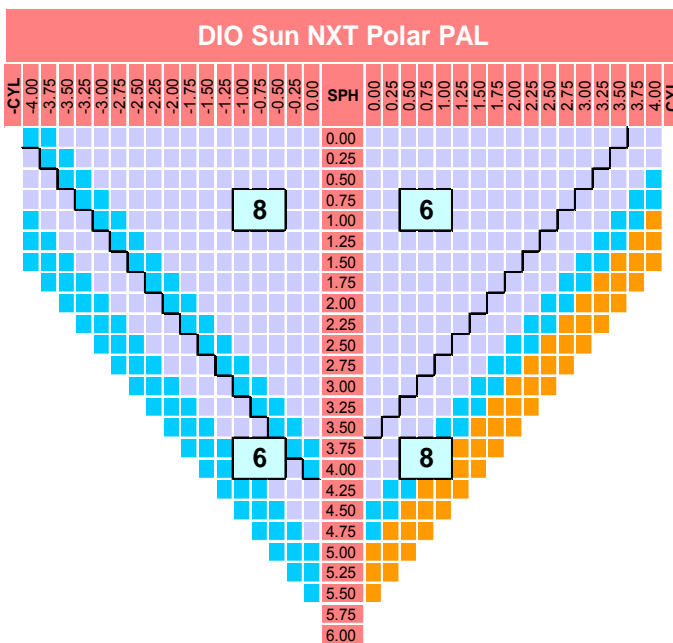

DIO Sun NXT Pola Lens PAL

Specification

Material	NXT Polar	UV cut off (nm)	400
Refractive Index	1.53	Base curve	6/8BC
Gravity	1.11	Max Diameters (mm)	75
Abbe Value	45	Color	Grey/Brown

Lens Features

- Aspherical SV freeform design for high curve
- As-worn prescription optimization with 0.01D
- Light weight & Slim edge with Aesthetic thickness
- Multi AR coating with EMI

Power Chart

- Decentration 5.0mm
 - Decentration 7.5mm
 - Decentration 10mm
- Addition = +2.00

Index = 1.530

Lens Marking Layout

Add-on Features

- Precal
- Remote Edging
- Special thickness
- Rx compensation
- Decentration
- Hi cylinder (4-6)
- Prism ($\leq 4 \Delta$)
- Mirror coating