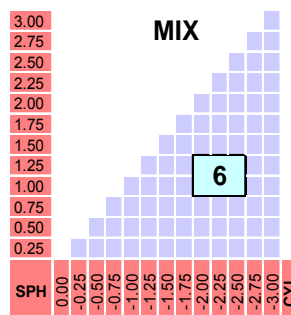

DIO Sun NXT Pola Lens PAL

Specification

Material	NXT Polar	UV cut off (nm)	400
Refractive Index	1.53	Base curve	6/8BC
Gravity	1.11	Max Diameters (mm)	75
Abbe Value	45	Color	Grey/Brown

Lens Features

- Aspherical SV freeform design for high curve
- As-worn prescription optimization with 0.01D
- Light weight & Slim edge with Aesthetic thickness
- Multi AR coating with EMI

Power Chart

- Decentration 5.0mm
 - Decentration 7.5mm
 - Decentration 10mm
- Addition = +2.00

Index = 1.530

Lens Marking Layout

Add-on Features

- Precal
- Remote Edging
- Special thickness
- Rx compensation
- Decentration
- Hi cylinder (4-6)
- Prism ($\leq 4 \Delta$)
- Mirror coating